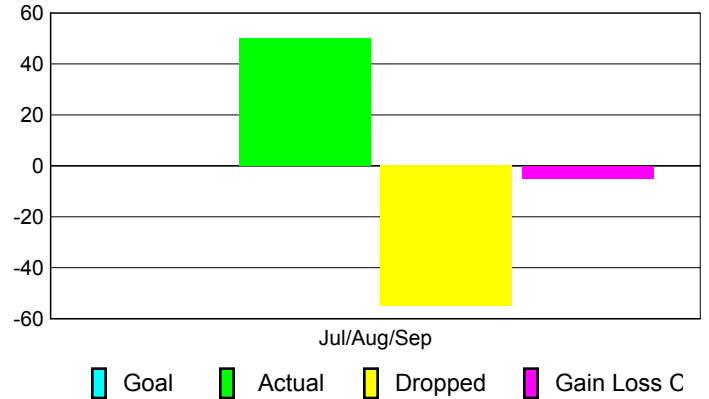

Membership Results 2010-2011

Goal, New, Dropped, Gain/Loss